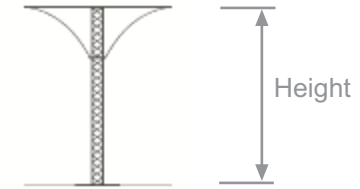

Front View

Plan View

Isometric View

Available Sizes

Side Length(mm)	Height(mm)
3050	915
	1220
	1525
	1830

Other sizes are available on request
Truss Heights upon request