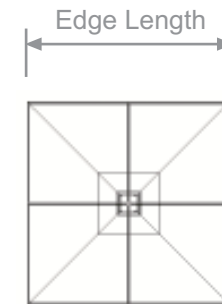

Front View

Plan View

Isometric View

Available Sizes

Side Length(mm)	Height(mm)
3050	915
	1220
	1525
	1830

Other sizes are available on request
Truss Heights upon request