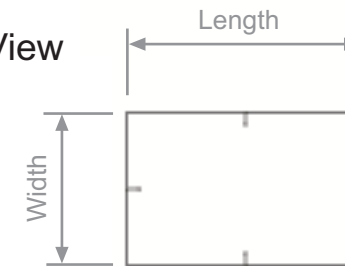

L Hanging Signs

Rectangular

A "can't miss" sign, the Rectangular Sign boldly sends your message in all four directions. This is an excellent design to add internal lighting to.

A lightweight **snap together frame** and easy to **zip on fabric** means the whole structure takes between 20 - 30 minutes to build from start to end.

Full Colour Print for strong branding.

Supplied with drop wires for easy hanging.

Supplied with full instructions and hard wearing bag for multiple re-use.

For a costing for this item, find out delivery times or any other information call us on: **0870 609 0051**.

Front View

Plan View

Isometric View

Available Sizes

Length/Width(mm)	Height(mm)	Hanging Weight	Dimension Weight
3050/1525	915	18.5 kg	28 kg
3050/1525	1220	21.6 kg	28 kg
3660/1830	1525	31.0 kg	40 kg
4880/2440	1525	40.0 kg	40 kg
6100/3050	1525	48.0 kg	40 kg/38 kg