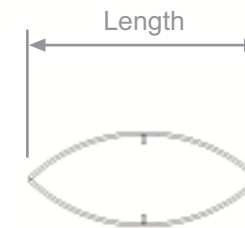

L Hanging Signs

Rugby Ball

The Rugby Ball shaped Sign is a departure from the basic circle or square signs and can add more customized flair to your stand.

A lightweight **snap together frame** and easy to **zip on fabric** means the whole structure takes between 20 - 30 minutes to build from start to end.

Full Colour Print for strong branding.

Supplied with drop wires for easy hanging.

Supplied with full instructions and hard wearing bag for multiple re-use.

For a costing for this item, find out delivery times or any other information call us on: **0870 609 0051**.

Front View

Plan View

Isometric View

Available Sizes

Length(mm)	Height(mm)	Hanging Weight
3050	915	15.3 kg
3050	1220	16.2 kg
3660	1525	22.0 kg
4575	1525	26.0 kg
6100	1525	34.2 kg